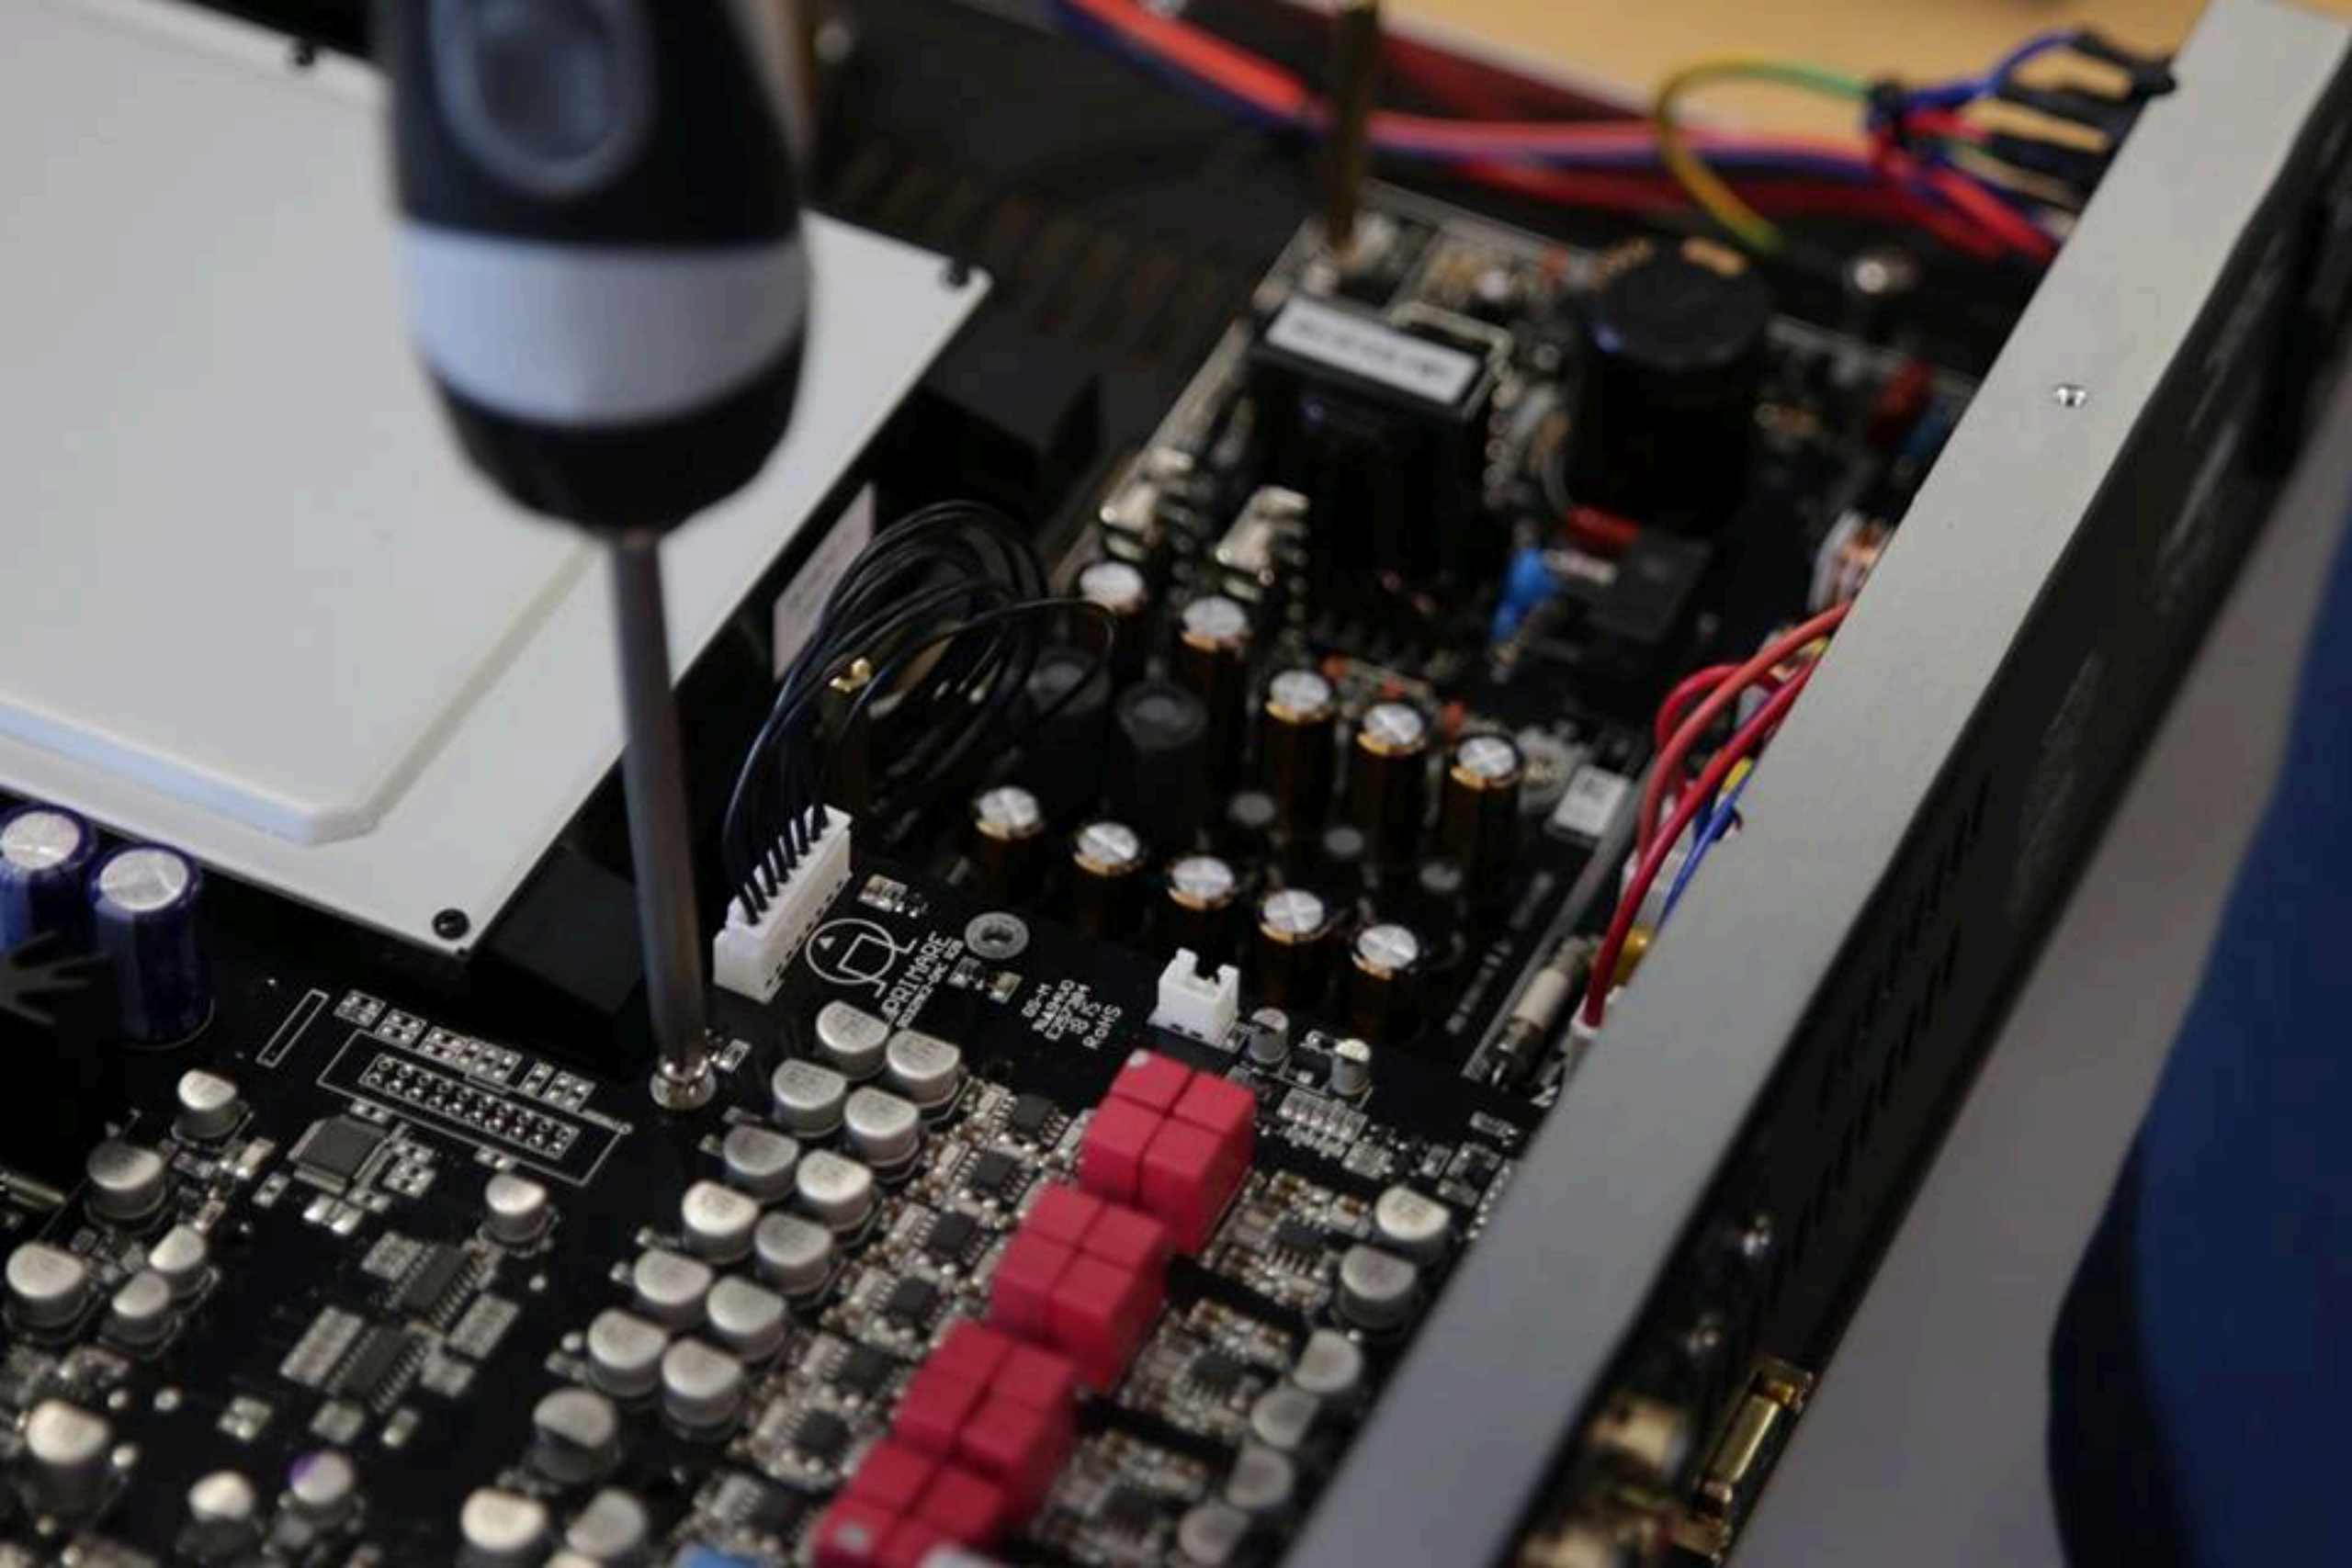

P R I M A R E

A person is seen from behind, wearing a black polo shirt with the word 'PRIMARE' printed across the back in white, spaced-out capital letters. The person is standing in a server room, with rows of server racks visible in the foreground and background. A green office chair is also visible in the background. The room has large windows on the left side, letting in natural light.

P R I M A R E

BD32